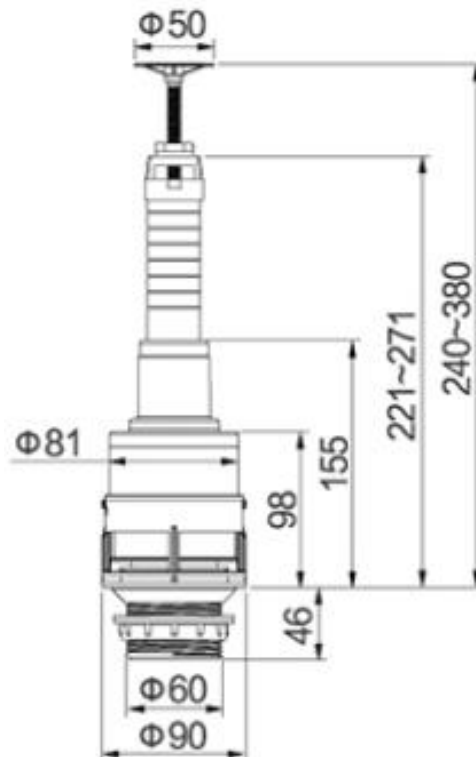

Brand : WDI, China  
 Name : Single flush valve  
 Item Code : B919 ASV2  
 Designer :  
 Color / Finish: N/A  
 Dimensions : (See data drawing below for dimensions)

**Product info:**

- Single flush valve
- With top actuator